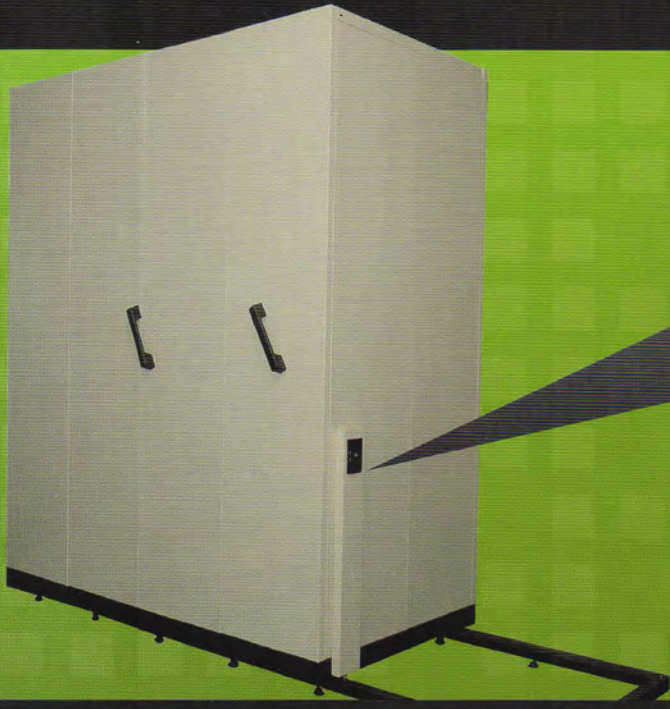

Mobile Compactors & Pedestal

MOBILE COMPACTORS

- S117/A - 4 Bay Size : 2440w x 915D x 2115H mm
- S117/B - 6 Bay Size : 3280w x 915D x 2115H mm
- S117/C - 8 Bay Size : 4120w x 915D x 2115H mm
- S117/D - 10 Bay Size : 4960w x 915D x 2115H mm

MOBILE PEDESTAL S180

Steel Mobile Pedestal 2D1F
Size : 400W x 590D x 680H mm