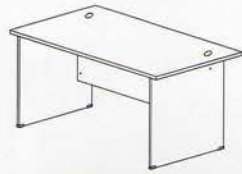

STANDARD TABLE
GT 188 1800W x 800D x 750H
GT 187 1800W x 700D x 750H
GT 157 1500W x 700D x 750H
GT 127 1200W x 700D x 750H