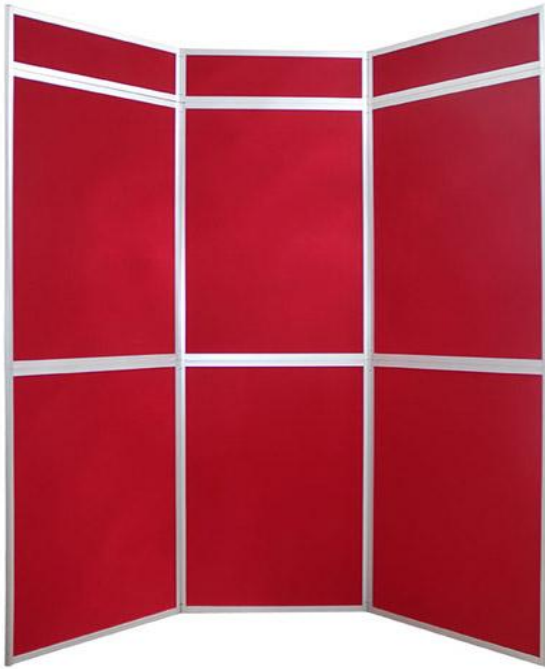

Display Panels : Smart Folding Display Panel

- ** aluminium frame panels
- ** infinite options and flexible size
- ** flexible display combinations
- ** lightweight and easy to assemble
- ** optional spotlights sold separately

Layout Samples

Smart Folding Display Panel	
Code	Size (H x W)
SD4	180 X 120 cm
SD4	180 x 180 cm
SD6	180 x 180 cm
SD7	180 x 240 cm
SD8	180 x 300 cm
SD10	200 x 120 cm
SD4H	200 x 180 cm
SD6H	200 x 180 cm
SD7	200 x 240 cm
SD8H	200 x 300 cm