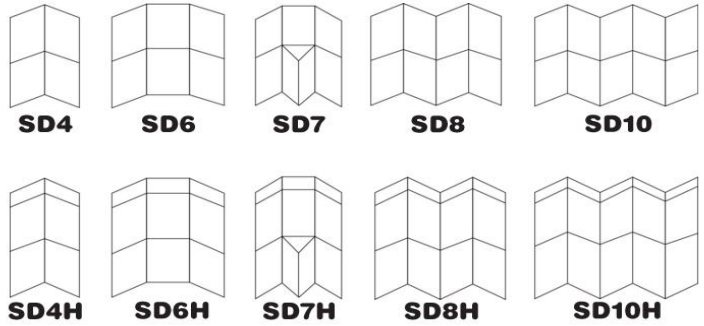

Display Panels : Smart Folding Display Panel

- ** aluminium frame panels
- ** infinite options and flexible size
- ** flexible display combinations
- ** lightweight and easy to assemble
- ** optional spotlights sold separately

Layout Samples

Smart Folding Display Panel	
Code	Size (H x W)
SD4	180 X 120 cm
SD4	180 x 180 cm
SD6	180 x 180 cm
SD7	180 x 240 cm
SD8	180 x 300 cm
SD10	200 x 120 cm
SD4H	200 x 180 cm
SD6H	200 x 180 cm
SD7	200 x 240 cm
SD8H	200 x 300 cm