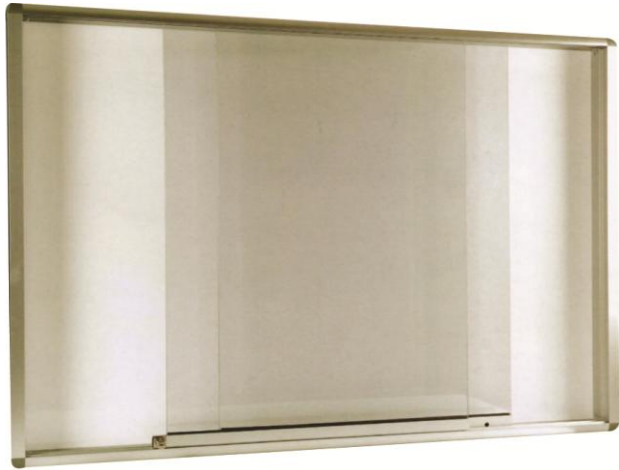

WRITING BOARD :

SLIDING GLASS WHITEBOARD

- ** available in 3 surfaces, melamine, coated steel & enamel
- ** share and protect information
- ** easily update information with smooth sliding glass window
- ** key-lock provided to secure information

Wooden Frame Colour :

Dark Walnut

Brown

White

(contact us for more info)

Material	Aluminium Frame			Wooden Frame			Mobile Stand
	Melamine Magnetic	Coated Steel	Enamel	Melamine Magnetic	Coated Steel	Enamel	
Board Size (H x L)			60 x 90cm (2' x 3')				-
			90 x 120 cm (3' x 4')				GS34R
			90 x 150 cm (3' x 5')				GS35R
			90 x 180 cm (3' x 6')				GS36R
			120 x 120 cm (4' x 4')				GS44R
			120 x 150 cm (4' x 5')				GS45R
			120 x 180 cm (4' x 6')				GS46R
			120 x 240 cm (4' x 8')				GS48R
			120 x 300 cm (4' x 10')				-
			120 x 360 cm (4' x 12')				