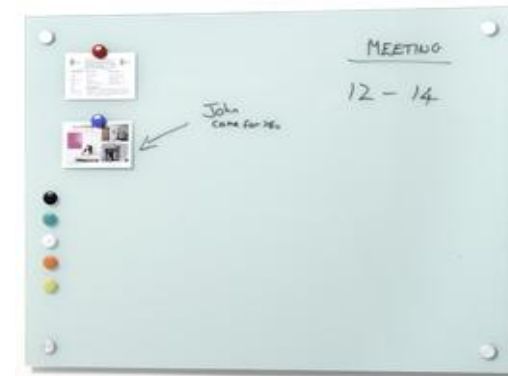

WRITING BOARD : GLASS PANEL WITH STAND / MAGNETIC / NON-MAGNETIC

- ** solid frosted glass with slim chrome frame
- ** slim chrome frame for elegant look
- ** smooth surface compatible with all marker
- ** high quality stainless steel pentray
- ** optimal mobile stand

- ** contemporary frameless solid frosted glass
- ** smooth surface compatible with all marker
- ** high quality wall mounting stainless wall socket included
- ** stainless steel pentray for easy marker

- ** writable & erasable magnetic smooth surface
- ** solid frosted tempered safety glass
- ** mountable in portrait & landscape
- ** high quality wall mounting for free floating look
- ** glass pentray for marker & eraser access