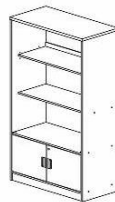

SIDE TABLE
AS 1060 1000W x 450D x 700H

Reception Counter Top

COUNTER TOP
AC 180 1800W x 300D x 300H
AC 150 1500W x 300D x 300H
AC 120 1200W x 300D x 300H

Pedestals

RETURN DRAWER
ARD 2 400W x 376D x 320H

FIXED PEDESTAL 2D
AH 2 400W x 466D x 480H

FIXED PEDESTAL 3D
AH 3 400W x 466D x 480H

MOBILE PEDESTAL 2D
AM 2 405W x 480D x 560H

MOBILE PEDESTAL 3D
AM 3 405W x 480D x 560H

Storage Units

SIDE CABINET
AS 303 1000W x 450D x 700H

SWINGING DOOR CABINET
AD 808 800W x 400D x 820H

SLIDING DOOR CABINET
AS 808 800W x 400D x 820H

WARDROBE CABINET
AW 747 800W x 400D x 1730H

BOOK SHELF
AB 741 800W x 400D x 1730H

OPEN SHELF CABINET
AO 808 800W x 400D x 820H

PIGEON HOLE
AP 808 800W x 400D x 820H

BASE
AB 808 795W x 388D x 85H

GLASS DOOR
AG 808 770 x 379 x 5THK

GLASS DOOR
AG 741 1181 x 379 x 5THK

Conference Tables

ROUND TABLE
AR 90 900W x 900D x 750H
AR 120 1200W x 1200D x 750H

RECTANGULAR CONFERENCE TABLE
AV 18 1800W x 900D x 750H
AV 24 2400W x 1200D x 750H