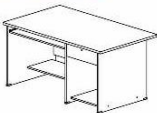

SLIDING DOOR CABINET
AS 808 800W x 400D x 820H

WARDROBE CABINET
AW 747 800W x 400D x 1730H

BOOK SHELF
AB 741 800W x 400D x 1730H

OPEN SHELF CABINET
AO 808 800W x 400D x 820H

PIGEON HOLE
AP 808 800W x 400D x 820H

BASE
AB 808 795W x 388D x 85H

GLASS DOOR
AG 808 770 x 379 x 5THK

GLASS DOOR
AG 741 1181 x 379 x 5THK

Conference Tables

ROUND TABLE
AR 90 900W x 900D x 750H
AR 120 1200W x 1200D x 750H

RECTANGULAR CONFERENCE TABLE
AV 18 1800W x 900D x 750H
AV 24 2400W x 1200D x 750H

OVAL CONFERENCE TABLE
AO 18 1800W x 900D x 750H
AO 24 2400W x 1200D x 750H

Desks Connection Top

CONNECTION TOP
ACT 90 700W x 700D x 25THK

Computer Table

COMPUTER WORKSTATION
AC 1200 1200W x 700D x 750H

Colour Option