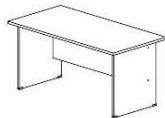

A SERIES SPECIFICATION

Desks

EXECUTIVE DESK
AT 180A 1800W x 900D x 750H

STANDARD TABLE
AT 180 1800W x 700D x 750H
AT 150 1500W x 700D x 750H
AT 120 1200W x 700D x 750H

STANDARD TABLE
AT 126 1200W x 600D x 750H

SIDE TABLE
AS 1060 1000W x 450D x 700H

Reception Counter Top

COUNTER TOP
AC 180 1800W x 300D x 300H
AC 150 1500W x 300D x 300H
AC 120 1200W x 300D x 300H

Pedestals

RETURN DRAWER
ARD 2 400W x 376D x 320H

FIXED PEDESTAL 2D
AH 2 400W x 466D x 480H

FIXED PEDESTAL 3D
AH 3 400W x 466D x 480H

MOBILE PEDESTAL 2D
AM 2 405W x 480D x 560H

MOBILE PEDESTAL 3D
AM 3 405W x 480D x 560H

Storage Units

SIDE CABINET
AS 303 1000W x 450D x 700H

SWINGING DOOR CABINET
AD 808 800W x 400D x 820H