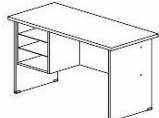

A SERIES SPECIFICATION

Desks

EXECUTIVE DESK
AT 180A 1800W x 900D x 750H

STANDARD TABLE
AT 180 1800W x 700D x 750H
AT 150 1500W x 700D x 750H
AT 120 1200W x 700D x 750H

STANDARD TABLE
AT 126 1200W x 600D x 750H

SIDE TABLE
AS 1060 1000W x 450D x 700H

Reception Counter Top

COUNTER TOP
AC 180 1800W x 300D x 300H
AC 150 1500W x 300D x 300H
AC 120 1200W x 300D x 300H

Pedestals

RETURN DRAWER
ARD 2 400W x 376D x 320H

FIXED PEDESTAL 2D
AH 2 400W x 466D x 480H

FIXED PEDESTAL 3D
AH 3 400W x 466D x 480H

MOBILE PEDESTAL 2D
AM 2 405W x 480D x 560H

MOBILE PEDESTAL 3D
AM 3 405W x 480D x 560H

Storage Units

SIDE CABINET
AS 303 1000W x 450D x 700H

SWINGING DOOR CABINET
AD 808 800W x 400D x 820H