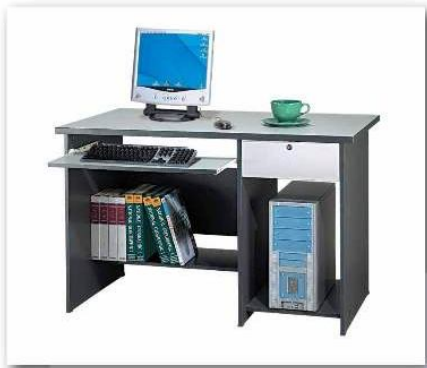

● **Reception Desk** Designed to fit your space and budget

● **Computer Workstations**
Designed for computer - driven environment