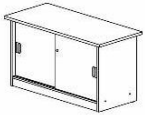

SIDE TABLE
AS 1060 1000W x 450D x 700H

Reception Counter Top

COUNTER TOP
AC 180 1800W x 300D x 300H
AC 150 1500W x 300D x 300H
AC 120 1200W x 300D x 300H

Pedestals

RETURN DRAWER
ARD 2 400W x 376D x 320H

FIXED PEDESTAL 2D
AH 2 400W x 466D x 480H

FIXED PEDESTAL 3D
AH 3 400W x 466D x 480H

MOBILE PEDESTAL 2D
AM 2 405W x 480D x 560H

MOBILE PEDESTAL 3D
AM 3 405W x 480D x 560H

Storage Units

SIDE CABINET
AS 303 1000W x 450D x 700H

SWINGING DOOR CABINET
AD 808 800W x 400D x 820H

SLIDING DOOR CABINET
AS 808 800W x 400D x 820H

WARDROBE CABINET
AW 747 800W x 400D x 1730H

BOOK SHELF
AB 741 800W x 400D x 1730H

OPEN SHELF CABINET
AO 808 800W x 400D x 820H

PIGEON HOLE
AP 808 800W x 400D x 820H