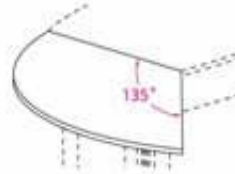

**METAL STAND**  
**MS 725** Ø75 x 725H  
**MS 725S** Ø75 x 725H

**Dimension W x D x H mm**  
subject to change without prior notice

The furniture colours in all the photographs featured in this catalog may vary from the actual products due to photography lighting and limitation of the print production process.

**Desks**

**EXECUTIVE TABLE**  
**TMB 99** 1800W x 800D x 750H

**EXECUTIVE TABLE**  
**TMB 55** 1800W x 800D x 750H

**EXECUTIVE TABLE**  
**TMB 33** 1800W x 800D x 750H

**EXECUTIVE TABLE**  
**TT 180A** 1800W x 900D x 750H

**SUPERIOR COMPACT TABLE (L)**  
**TL 1815-D** 1800W x 1500D x 750H

**SUPERIOR COMPACT TABLE (L)**  
**TL 1815** 1800W x 1500D x 750H

**SUPERIOR COMPACT TABLE (L)**  
**TL 1815-M** 1800W x 1500D x 750H

**STANDARD TABLE**  
**TT 188** 1800W x 800D x 750H  
**TT 158** 1500W x 800D x 750H  
**TT 128** 1200W x 800D x 750H

**SIDE TABLE**  
**TT 126** 1200W x 600D x 750H  
**TT 156** 1500W x 600D x 750H

**Desks Connection Top**

**SIDE CONNECTION**  
**TR 700** 1300W x 700D x 25THK  
**TR 800** 1500W x 800D x 25THK

**CONNECTION TOP**  
**TCT 90** 800W x 800D x 25THK