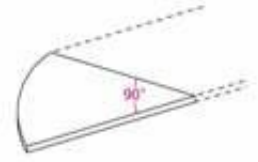

**Desks**

**EXECUTIVE TABLE**  
**TMB 99** 1800W x 800D x 750H

**EXECUTIVE TABLE**  
**TMB 55** 1800W x 800D x 750H

**EXECUTIVE TABLE**  
**TMB 33** 1800W x 800D x 750H

**EXECUTIVE TABLE**  
**TT 180A** 1800W x 900D x 750H

**SUPERIOR COMPACT TABLE (L)**  
**TL 1815-D** 1800W x 1500D x 750H

**SUPERIOR COMPACT TABLE (L)**  
**TL 1815** 1800W x 1500D x 750H

**SUPERIOR COMPACT TABLE (L)**  
**TL 1815-M** 1800W x 1500D x 750H

**STANDARD TABLE**  
**TT 188** 1800W x 800D x 750H  
**TT 158** 1500W x 800D x 750H  
**TT 128** 1200W x 800D x 750H

**SIDE TABLE**  
**TT 126** 1200W x 600D x 750H  
**TT 156** 1500W x 600D x 750H

**Desks Connection Top**

**SIDE CONNECTION**  
**TR 700** 1300W x 700D x 25THK  
**TR 800** 1500W x 800D x 25THK

**CONNECTION TOP**  
**TCT 90** 800W x 800D x 25THK