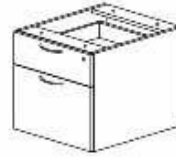

FIXED PEDESTAL 2D
TH 2 400W x 466D x 480H