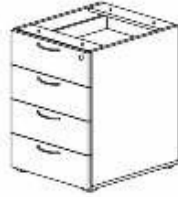

## BASICS

Combining maple finished worktop with metal leg, T2 BASICS creates a light, modern atmosphere. Each desk is built according to the highest standards of quality.

**Pedestals**

**FIXED PEDESTAL 2D + 1F**  
**THP 3** 400W x 466D x 725H