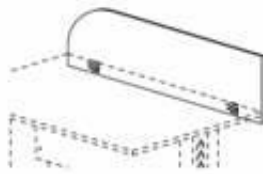

CURVE PARTITION BOARD WITH PARTITION BRACKET
TPO 1200 1200W x 400H x 16THK
TPO 1500 1500W x 400H x 16THK
TPO 1800 1800W x 400H x 16THK
(Dark Grey & Light Grey)