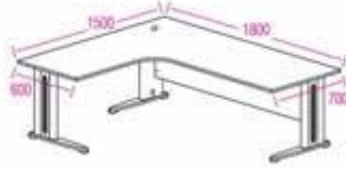

**METAL STAND**  
**MS 725** Ø75 x 725H  
**MS 725S** Ø75 x 725H

**Dimension W x D x H mm**  
subject to change without prior notice

The furniture colours in all the photographs featured in this catalog may vary from the actual products due to photography lighting and limitation of the print production process.

**Desks**

**EXECUTIVE TABLE**  
**TMB 99** 1800W x 800D x 750H

**EXECUTIVE TABLE**  
**TMB 55** 1800W x 800D x 750H

**EXECUTIVE TABLE**  
**TMB 33** 1800W x 800D x 750H

**EXECUTIVE TABLE**  
**TT 180A** 1800W x 900D x 750H

**SUPERIOR COMPACT TABLE (L)**  
**TL 1815-D** 1800W x 1500D x 750H

**SUPERIOR COMPACT TABLE (L)**  
**TL 1815** 1800W x 1500D x 750H

**SUPERIOR COMPACT TABLE (L)**  
**TL 1815-M** 1800W x 1500D x 750H

**STANDARD TABLE**  
**TT 188** 1800W x 800D x 750H  
**TT 158** 1500W x 800D x 750H  
**TT 128** 1200W x 800D x 750H