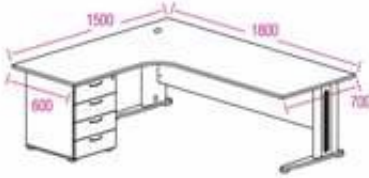

**METAL STAND**  
**MS 725** Ø75 x 725H  
**MS 725S** Ø75 x 725H

**Dimension W x D x H mm**  
subject to change without prior notice

The furniture colours in all the photographs featured in this catalog may vary from the actual products due to photography lighting and limitation of the print production process.

**Desks**

**EXECUTIVE TABLE**  
**TMB 99** 1800W x 800D x 750H

**EXECUTIVE TABLE**  
**TMB 55** 1800W x 800D x 750H

**EXECUTIVE TABLE**  
**TMB 33** 1800W x 800D x 750H

**EXECUTIVE TABLE**  
**TT 180A** 1800W x 900D x 750H

**SUPERIOR COMPACT TABLE (L)**  
**TL 1815-D** 1800W x 1500D x 750H

**SUPERIOR COMPACT TABLE (L)**  
**TL 1815** 1800W x 1500D x 750H

**SUPERIOR COMPACT TABLE (L)**  
**TL 1815-M** 1800W x 1500D x 750H

**STANDARD TABLE**  
**TT 188** 1800W x 800D x 750H  
**TT 158** 1500W x 800D x 750H  
**TT 128** 1200W x 800D x 750H