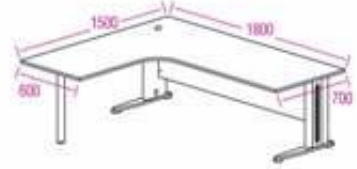

**METAL STAND**  
**MS 725** Ø75 x 725H  
**MS 725S** Ø75 x 725H

**Dimension W x D x H mm**  
subject to change without prior notice

The furniture colours in all the photographs featured in this catalog may vary from the actual products due to photography lighting and limitation of the print production process.

**Desks**

**EXECUTIVE TABLE**  
**TMB 99** 1800W x 800D x 750H

**EXECUTIVE TABLE**  
**TMB 55** 1800W x 800D x 750H

**EXECUTIVE TABLE**  
**TMB 33** 1800W x 800D x 750H

**EXECUTIVE TABLE**  
**TT 180A** 1800W x 900D x 750H

**SUPERIOR COMPACT TABLE (L)**  
**TL 1815-D** 1800W x 1500D x 750H

**SUPERIOR COMPACT TABLE (L)**  
**TL 1815** 1800W x 1500D x 750H

**SUPERIOR COMPACT TABLE (L)**  
**TL 1815-M** 1800W x 1500D x 750H

**STANDARD TABLE**  
**TT 188** 1800W x 800D x 750H  
**TT 158** 1500W x 800D x 750H  
**TT 128** 1200W x 800D x 750H