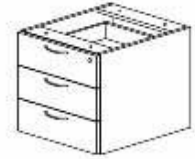

FIXED PEDESTAL 3D
TH 3 400W x 466D x 480H