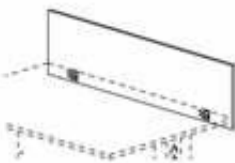

**SIDE TABLE**  
**TT 126** 1200W x 600D x 750H  
**TT 156** 1500W x 600D x 750H

**Desks Connection Top**

**SIDE CONNECTION**  
**TR 700** 1300W x 700D x 25THK  
**TR 800** 1500W x 800D x 25THK

**CONNECTION TOP**  
**TCT 90** 800W x 800D x 25THK

**Desks Connection Top**

**CONNECTION SIDE RETURN (L)**  
For **TMB 33**  
**TR 311** 1200W x 500D x 25THK

**ROUND CONNECTION**  
For **TMB 33**  
**TR 390** 900W x 900D x 25THK

**ROUND TOP**  
**TRT 300** 300W x 300D x 25THK

**HALF ROUND TOP**  
**THR 180** 1220W x 610D x 25THK

**Partition Boards**

**PARTITION BOARD WITH PARTITION BRACKET**  
**TP 1200** 1200W x 400H x 16THK  
**TP 1500** 1500W x 400H x 16THK  
**TP 1800** 1800W x 400H x 16THK  
(Dark Grey & Light Grey)