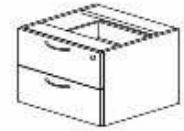

RETURN DRAWER
TRD 2 400W x 376D x 340H