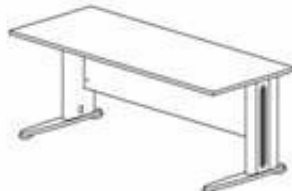

**Desks**

**EXECUTIVE TABLE**  
**TMB 99** 1800W x 800D x 750H

**EXECUTIVE TABLE**  
**TMB 55** 1800W x 800D x 750H

**EXECUTIVE TABLE**  
**TMB 33** 1800W x 800D x 750H

**EXECUTIVE TABLE**  
**TT 180A** 1800W x 900D x 750H

**SUPERIOR COMPACT TABLE (L)**  
**TL 1815-D** 1800W x 1500D x 750H

**SUPERIOR COMPACT TABLE (L)**  
**TL 1815** 1800W x 1500D x 750H

**SUPERIOR COMPACT TABLE (L)**  
**TL 1815-M** 1800W x 1500D x 750H

**STANDARD TABLE**  
**TT 188** 1800W x 800D x 750H  
**TT 158** 1500W x 800D x 750H  
**TT 128** 1200W x 800D x 750H

**SIDE TABLE**  
**TT 126** 1200W x 600D x 750H  
**TT 156** 1500W x 600D x 750H

**Desks Connection Top**

**SIDE CONNECTION**  
**TR 700** 1300W x 700D x 25THK  
**TR 800** 1500W x 800D x 25THK

**CONNECTION TOP**  
**TCT 90** 800W x 800D x 25THK